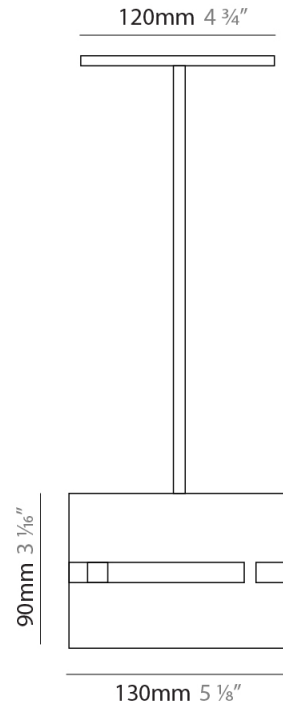

LUZ OCULTA METAL SUSPENSION

D51033-

base number _____
Finish
Options _____

1. To build a product code in our configurator select the specify button on the base model # product page
2. To build a manual product code on this datasheet choose from the options listed below in blue font and add the suffix to the base model #

GENERAL

Series: Luz Oculta _____
Subseries: Luz Oculta Metal _____
Brand: Fambuena _____
Division: Design _____
Mounting Type: Suspension _____
Mounting Location: Ceiling _____
Subcategory: Pendant _____

PHYSICAL

Shape: Rectangle _____
Diameter (mm): 130 _____
Diameter (in): 5 1/8 _____
Height (mm): 90 _____
Height (in): 4 1/2 _____
Light Distribution: Direct / Indirect _____
Fixture Finish: [BRA](#) / [BRZ](#) / [ABR](#) _____
Fixture Material: Metal _____
Cable Details: Cable length 2000mm / 79" _____

ELECTRICAL

Number of Lamps: 1 _____
Lamp Type: LED Retrofit _____
Lamp Shape: T4 _____
Bulb Included: Bulb Not Included _____
Max. Wattage Per Lamp (W): 5 _____
Lamp Base: G9 _____
Input Voltage (V): 120 _____

LED

OPTICAL

RATINGS AND CERTIFICATIONS

Certified By: Certified for North American Standards _____
IP rating: IP20 _____